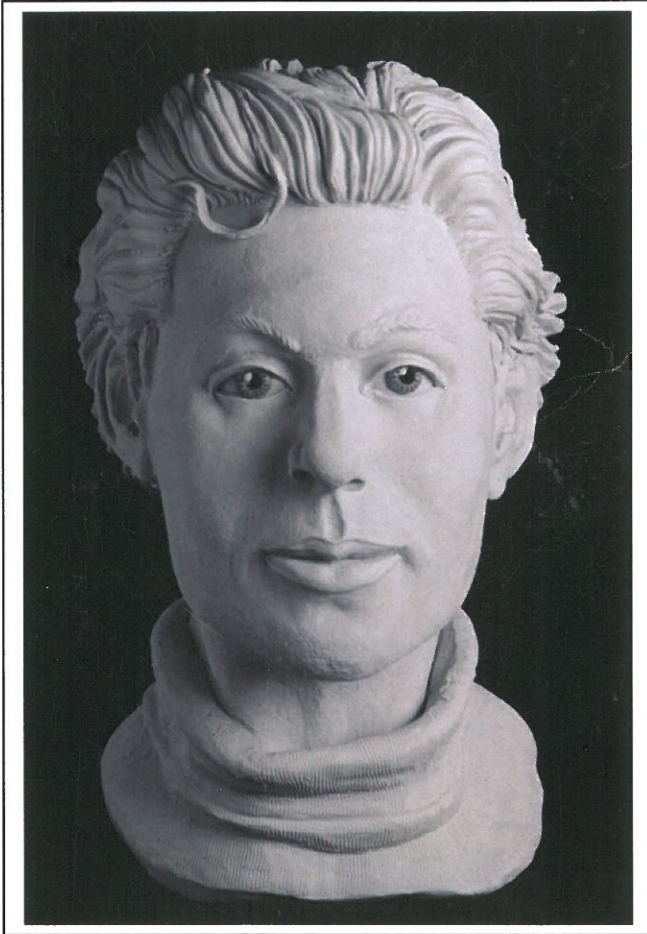

Do You Know This Person?

Officials are attempting to identify these skeletal remains;
If you think this reminds you of someone, please call the number below.

- A skull was found missing the lower jaw.
- This is a facial reconstruction of that skull.
- Estimated age is a young adult female of European Ancestry.
- Distinguishing Feature: Please note the asymmetry of the nasal area.

History: On June 20, 2004; a skull was found in Carbon County near U.S. Highway 212 approximately 15 miles south of Red Lodge, Montana.

Contact info:

Agent Len Knutson
Montana Division of Criminal Investigation
PO Box 31094; Billings, Montana 59107
(406) 896-4376 lenknutson@mt.gov