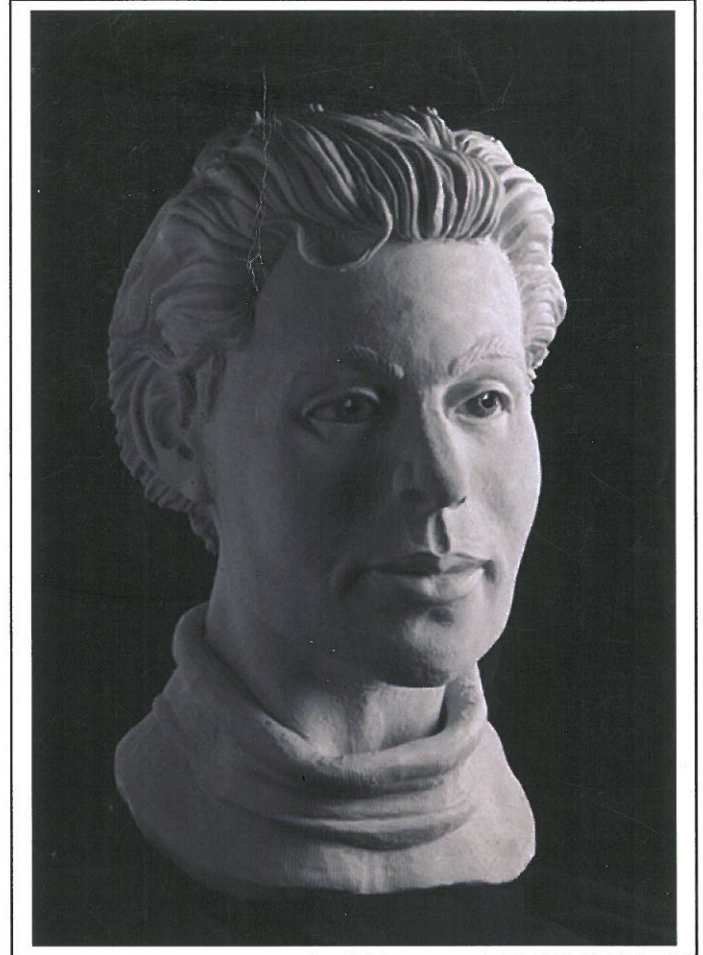

Do You Know This Person?

Officials are attempting to identify these skeletal remains;
If you think this reminds you of someone, please call the number below.

- A skull was found missing the lower jaw.
- This is a facial reconstruction of that skull.
- Estimated age is a young adult female of European Ancestry.
- Distinguishing Feature: Please note the asymmetry of the nasal area.

History: On June 20, 2004; a skull was found in Carbon County near U.S. Highway 212 approximately 15 miles south of Red Lodge, Montana.

Contact info:

Agent Len Knutson
Montana Division of Criminal Investigation
PO Box 31094; Billings, Montana 59107
(406) 896-4376 lenknutson@mt.gov